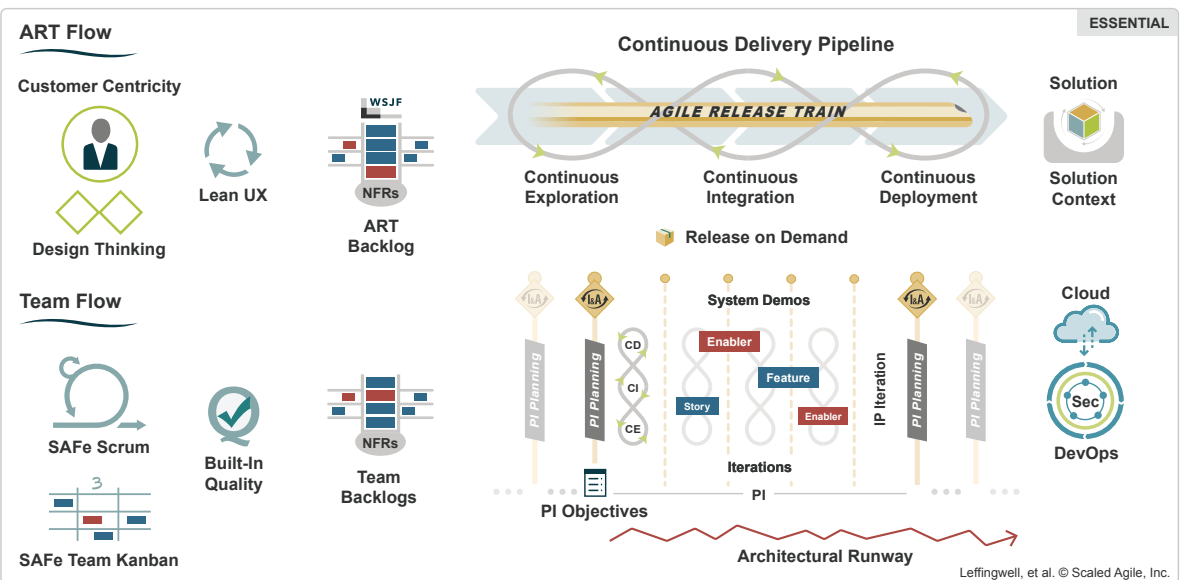

## BUSINESS AGILITY

**Organizational Agility**

Enterprise | Government

Operational Value Streams

**Lean Portfolio Management**

Epic Owners | Enterprise Architect

**Enterprise Solution Delivery**

Solution Mgmt | Solution Architect

STE

**Agile Product Delivery**

Business Owners

Product Mgmt | System Architect

RTE

**Team and Technical Agility**

Agile Teams

Product Owner

Scrum Master / Team Coach

Business & Technology

- Vision
- OKRs
- Roadmap
- AI
- Shared Services
- CoP
- System Team
- Measure & Grow

Lean-Agile Leadership | Lean-Agile Mindset | Core Values | SAFe Principles | Implementation Roadmap | SPC | Continuous Learning Culture